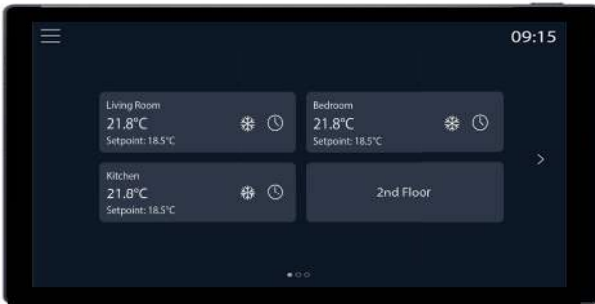

INTERFACES

Home page: multi-zone indication and selection