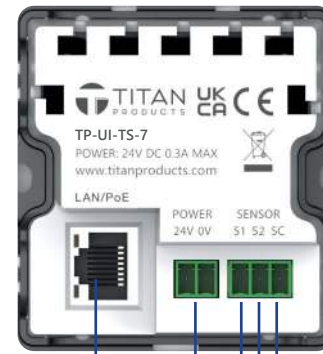

FEATURES

- Multi-zone user interface
- Group zones for simple UI navigation
- Intuitive time scheduling and holiday entry
- Fully compatible with Titan smart metering module
- 7" capacitive touch screen
- 2 x on-board sensor inputs
- IP based communications
- Proximity and ambient light level sensors for optimum screen display

CONNECTIONS